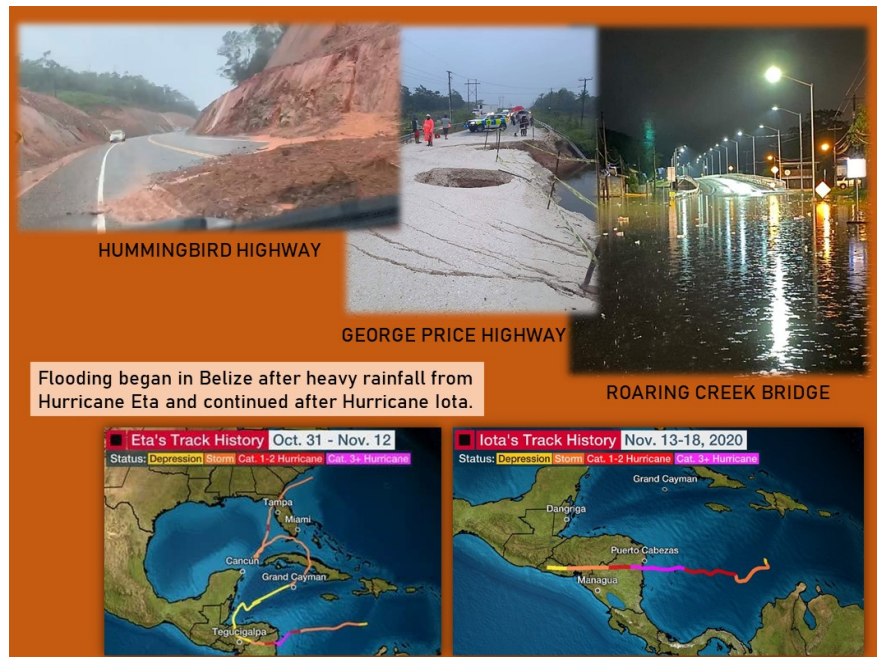

NEMO

"Preserving Life and Property"

NATIONAL SHELTER LIST

2023 HURRICANE NAMES

Atlantic, Caribbean Sea & Gulf of Mexico

Arlene	Harold	Ophelia
Bret	Idalia	Phillipe
Cindy	Jose	Rina
Don	Katia	Sean
Emily	Lee	Tammy
Franklin	Margot	Vince
Gert	Nigel	Whitney